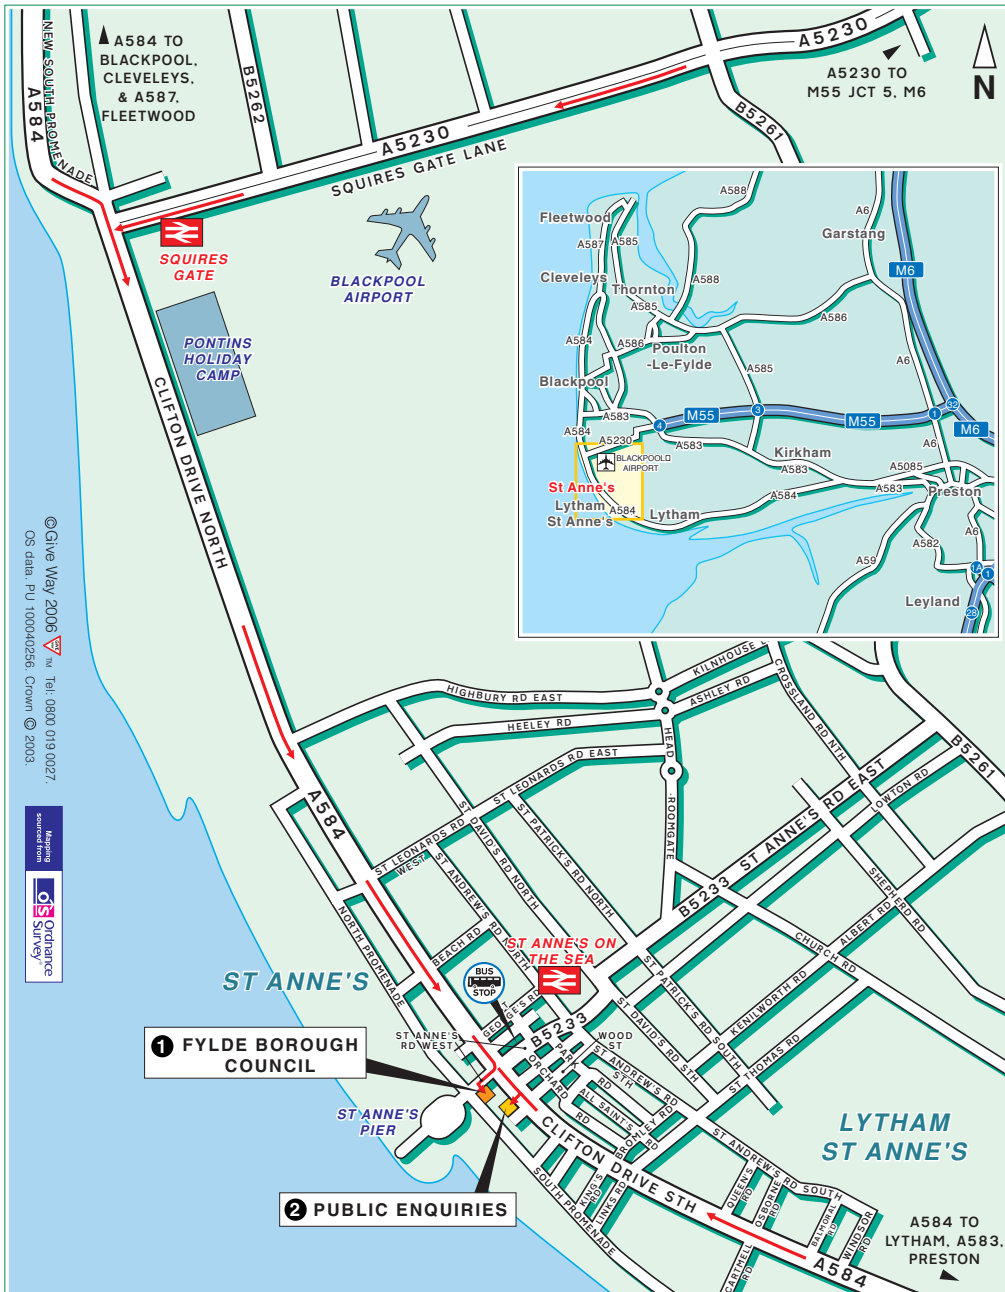

1 Fylde Borough Council
 The Town Hall
 St Annes Road West
 St Annes
 Lancashire
 FY8 1LW

2 Public Enquiries
 St Annes - Fylde Direct
 The Public Offices
 292 Clifton Drive
 St Annes
 Lancashire
 FY8 1LH